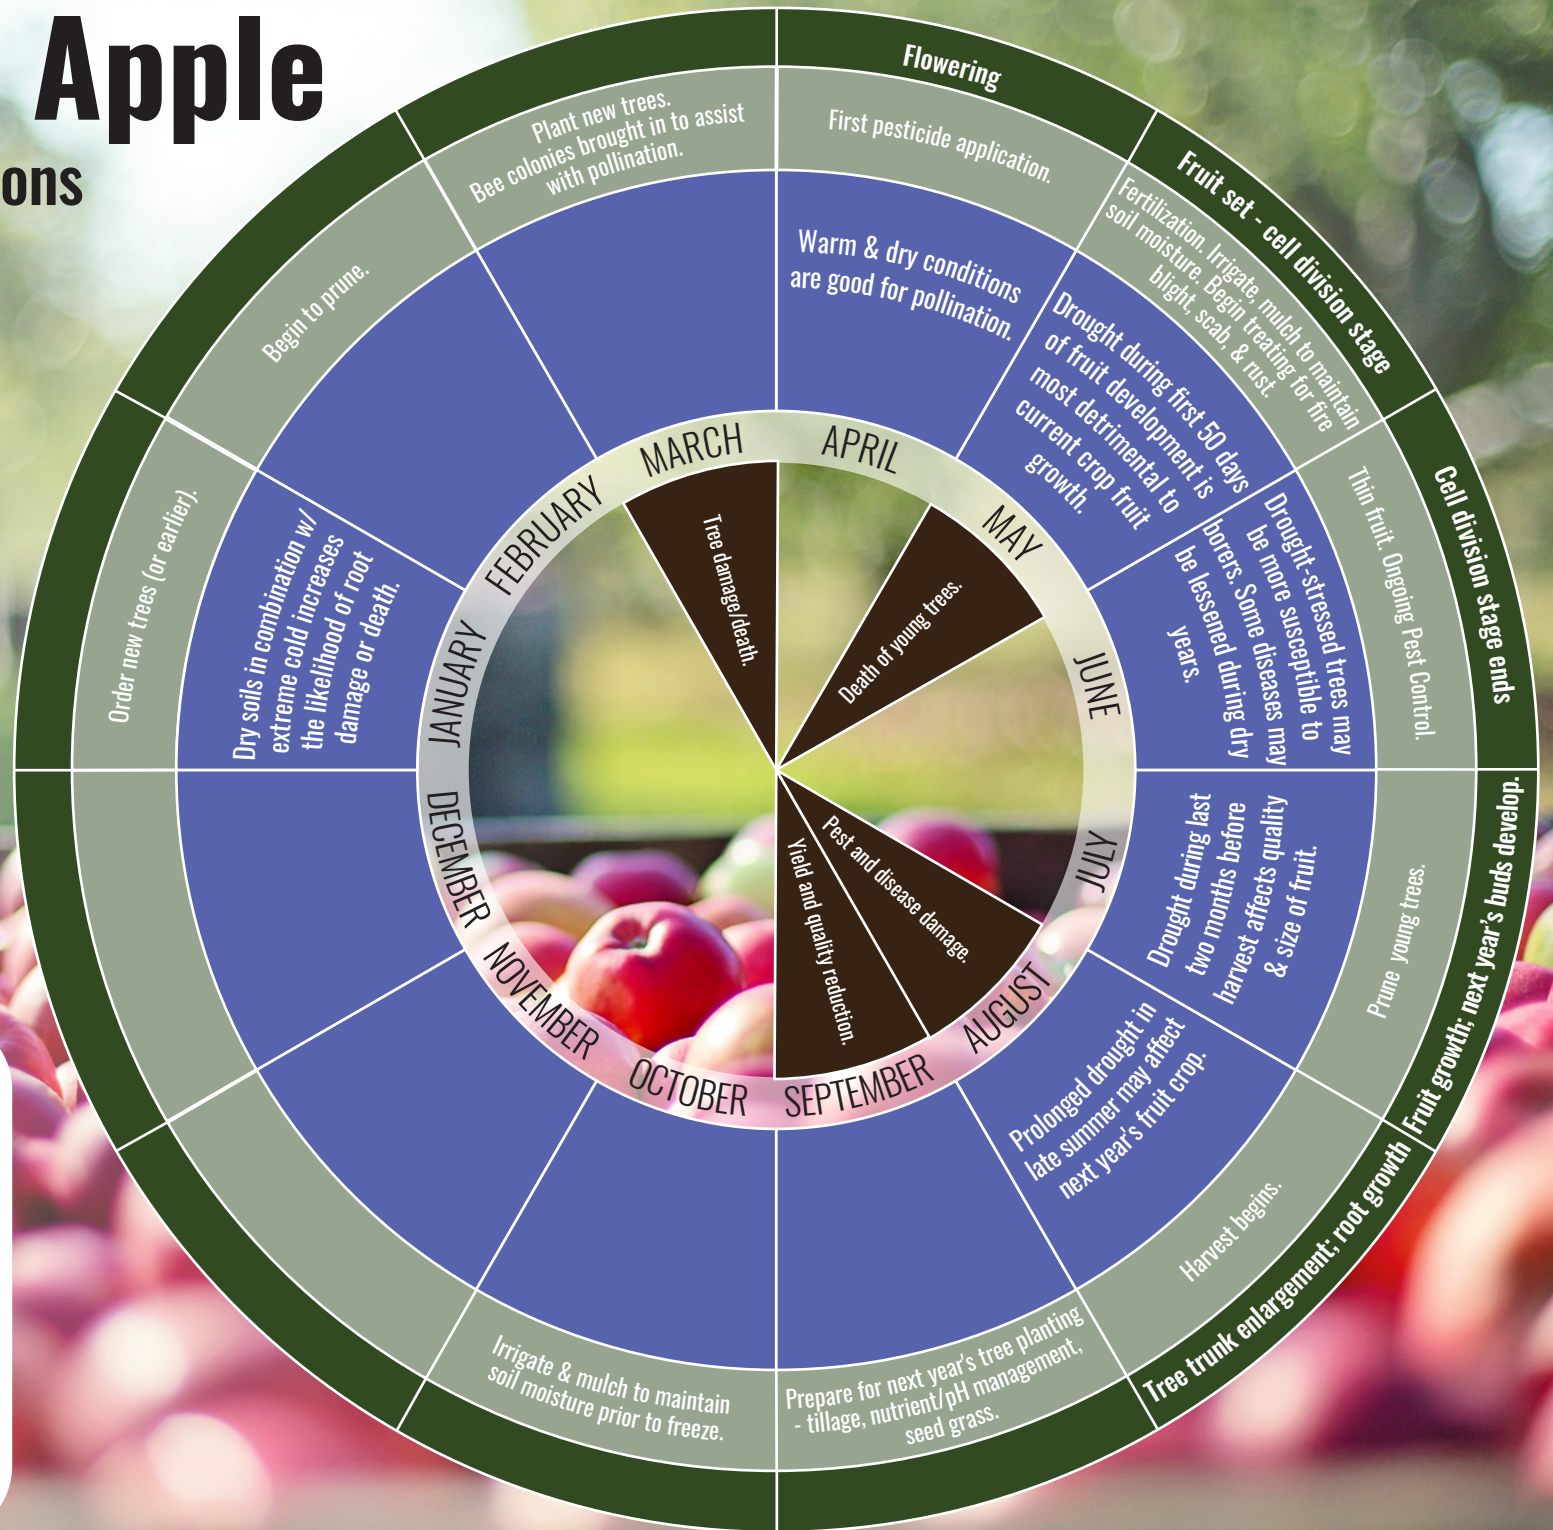

# Midwest Apple

## Production Decisions

During a Drought Year

- Outcome Observed
- Drought Concerns
- Management Decisions
- Crop Phenology