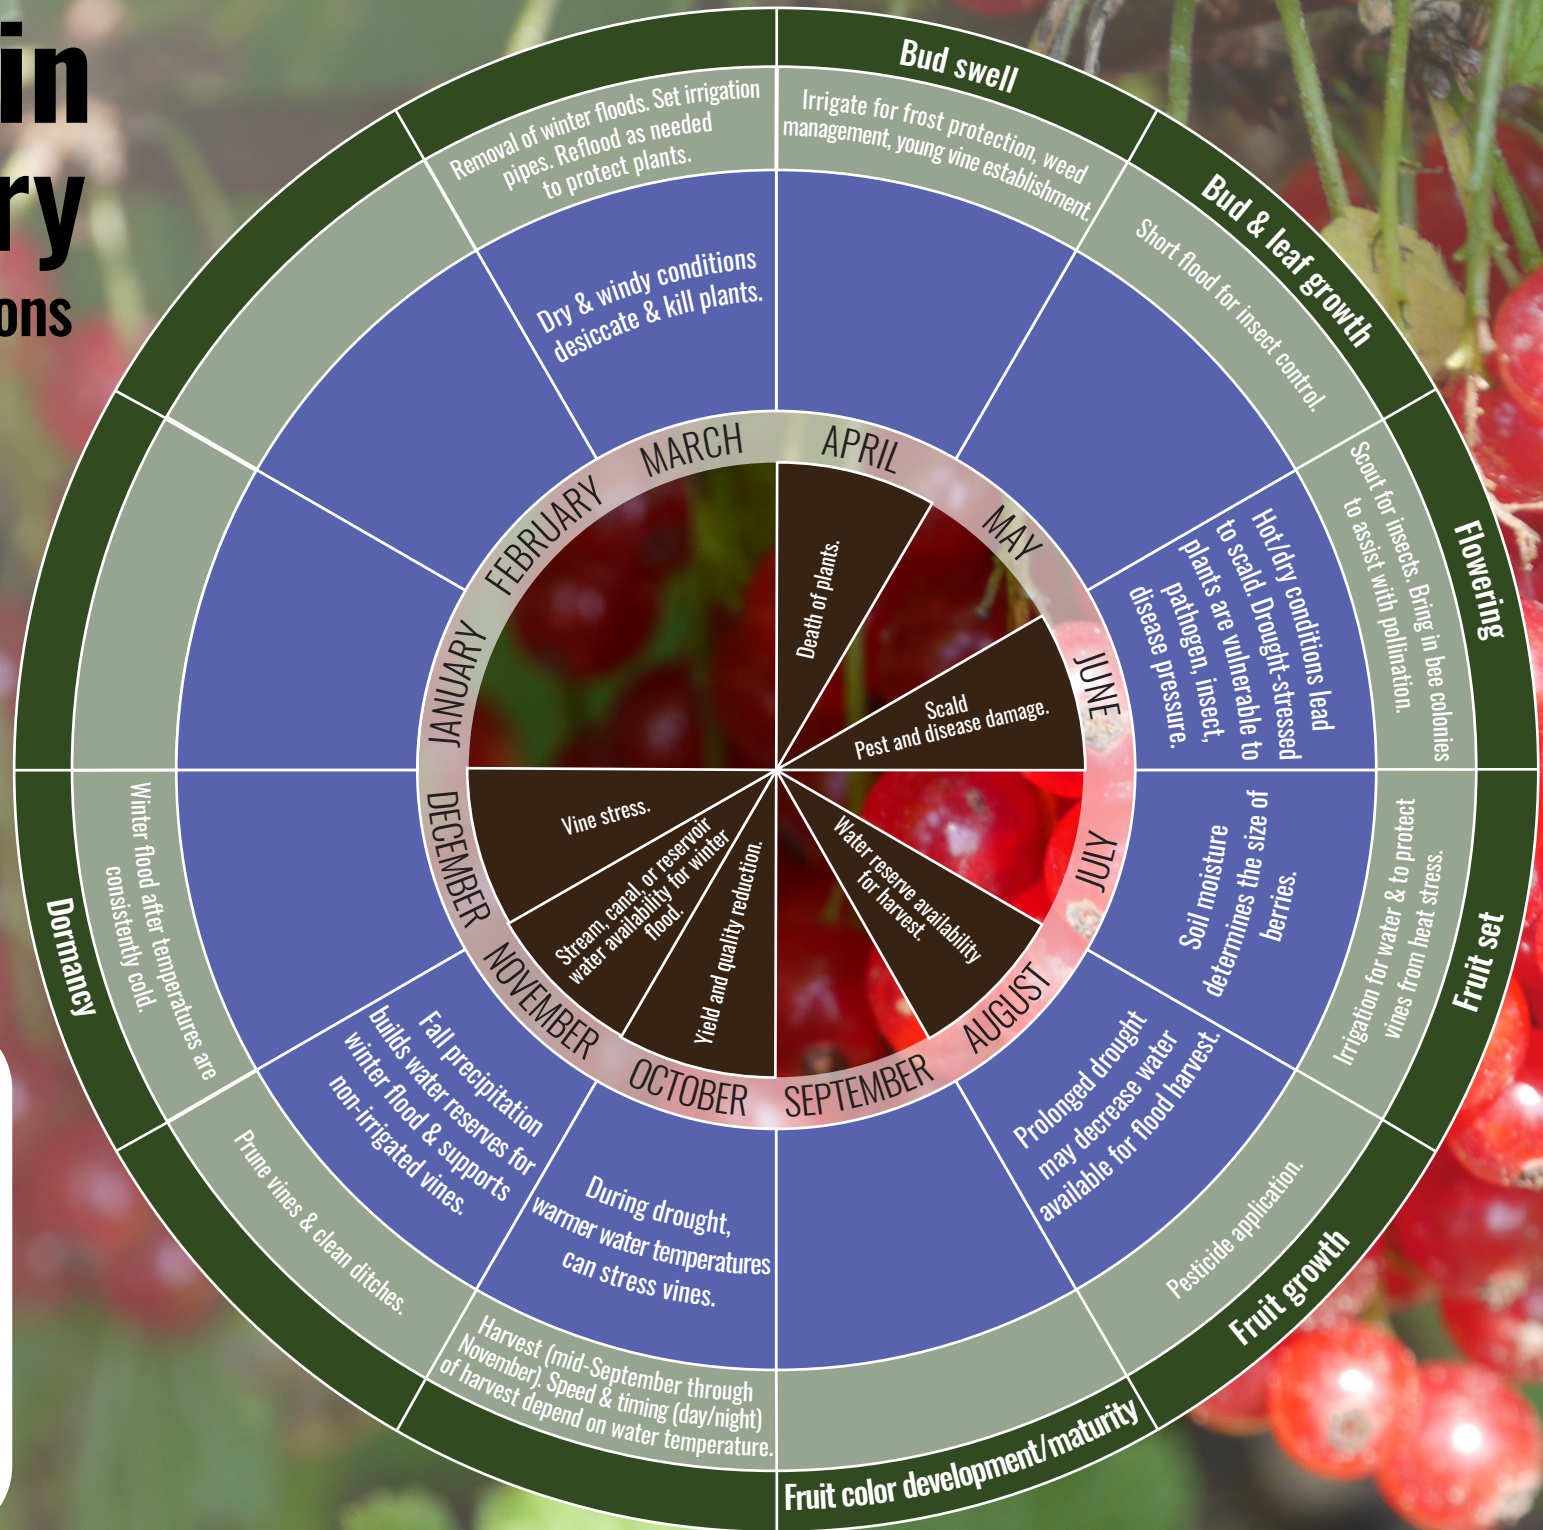

Wisconsin Cranberry Production Decisions

During a Drought Year

- Outcome Observed
- Drought Concerns
- Management Decisions
- Crop Phenology

WISCONSIN
UNIVERSITY OF WISCONSIN-MADISON